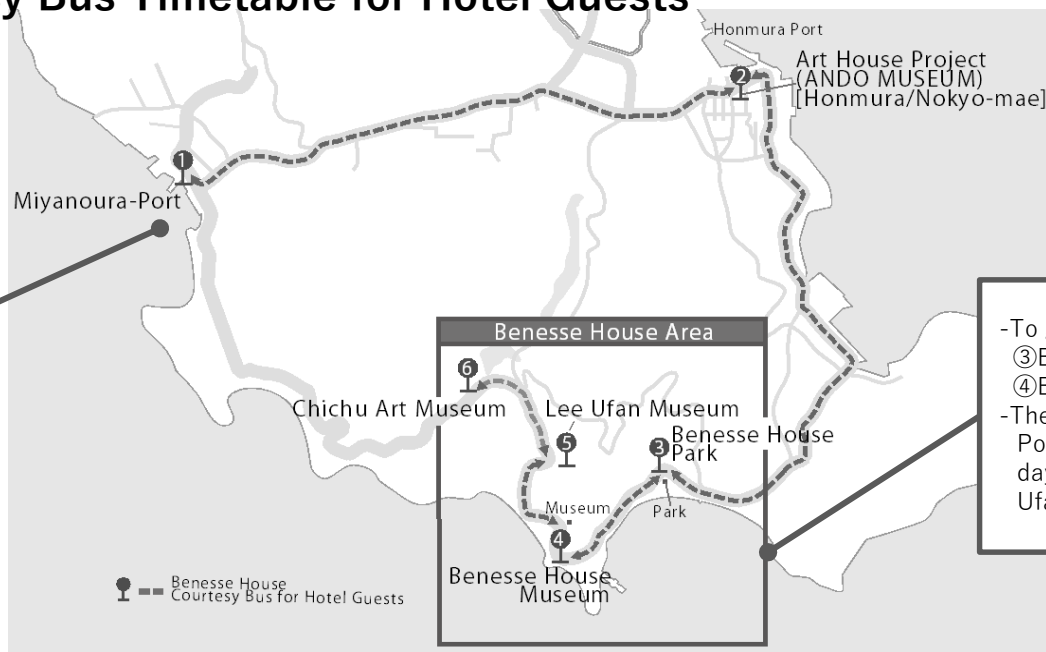

Benesse House Courtesy Bus Timetable for Hotel Guests

After getting off the ferry, please go to the bus stop on your right. The Shuttle Bus has "Benesse House" logo on the side.

-To go to "Beach", please get off at ③ Benesse House Park, and for "Oval" at ④ Benesse House Museum
 -The bus operates only between ① Miyanouira Port and ④ Benesse House Museum on the days when Chichu Art Museum and Lee Ufan Museum are closed.

※This symbol "*" stands for the small passenger boat that departs from a pier outside the ferry terminal in Miyanouira Port.

① Dep. from Miyanouira Port -----▶⑥ Arr. at Chichu Art Museum

① Miyanouira Port	-	-	9:07	9:47	-	-	11:25	-	12:45	14:00	14:55	-	16:00	16:35	16:55	-	17:35	Dep. from Honmura Port 18:05	-	19:00	-	-
② Honmura / Nokyo-mae [Art House Project]	-	-	9:12	9:52	-	-	11:30	-	12:50	14:05	15:00	15:45	16:05	16:40	17:00	-	17:40	-	↓	-	-	
③ Benesse House Park	8:25	-	9:17	9:57	10:17	10:50	11:35	11:55	12:55	14:10	15:05	15:50	16:10	16:45	17:05	17:30	17:45	18:10	18:27	19:10	19:30	19:40
④ Benesse House Museum	8:28	-	9:20	10:00	10:20	10:53	11:38	11:58	12:58	14:13	15:08	15:53	16:13	16:48	17:08	17:33	17:48	18:13	18:30	19:13	19:33	19:43
⑤ Lee Ufan Museum	-	-	-	10:02	10:22	10:55	11:40	12:00	13:00	14:15	15:10	15:55	16:15	16:50	17:10	↓	-	↓	-	-	-	-
⑥ Chichu Art Museum	-	-	-	10:04	10:24	10:57	11:42	12:02	13:02	14:17	15:12	15:57	16:17	16:52	17:12	17:37	-	18:17	-	-	-	-

Ferry Timetable from Naoshima (Miyanouira Port)	To Uno	8:52	Dep. to Teshima and Inujima 9:20*	9:52	11:10	Dep. to Teshima and Inujima 11:55*	12:45	14:15*	14:55	16:02	16:35	17:35	18:10* Dep. from Honmura Port	19:02
	To Takamatsu	9:07		10:00*	11:30		14:20	17:00	19:45*					